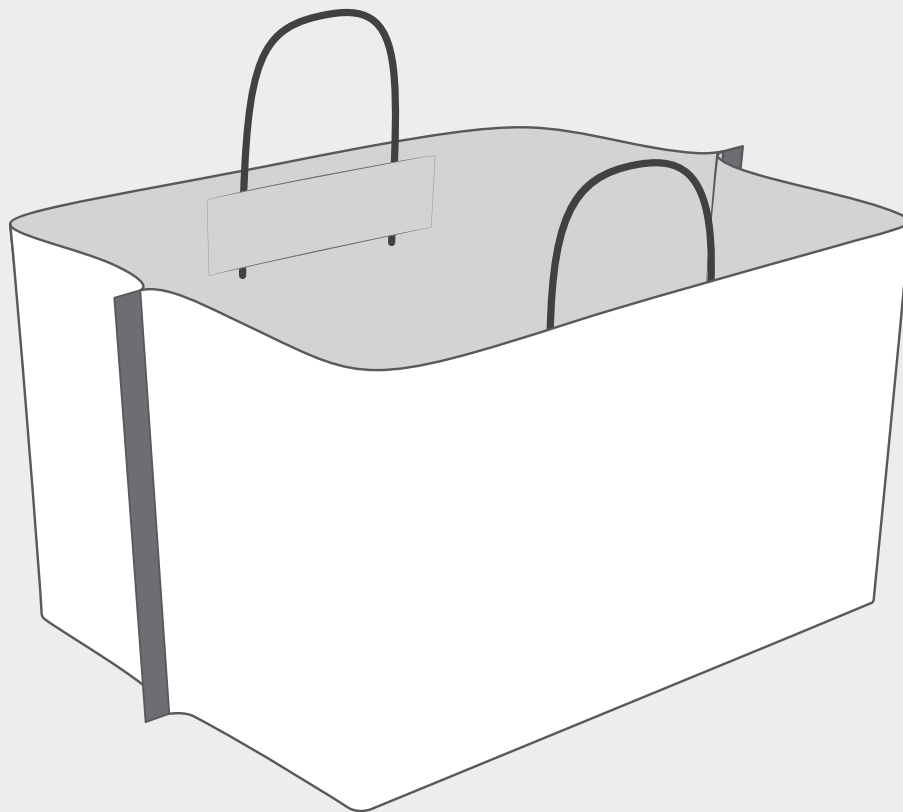

BM.01

Paper bags and sacks

Making machine

— Light for
majestic ideas.

THE FINAL PRODUCT

The principal **pluses** of our innovative product

THE EDGE FOLD

give character and strength to the paper bag

CUT LENGHT FREE

minimum 30 cm,
up to 80cm and

HEIGHT FREE

BOTTOM GASSET WIDTH
from 8 to 35 cm

FLAT BOTTOM

continue to size...

The **range** of our innovative products

New shapes & sizes under your control in few minutes.

Twisted and Flat
Standard Width
9,52 cm

Standard 19,04 cm

Standard Length:
adjustable from 8 to 14 cm

Standard usable
4 or 5 cm

Length:
8 - 14 cm

Available Now:
Triangle Shape Flat Handle
Seems smaller than the standard and
save about 25% of web paper .
Available as optional.